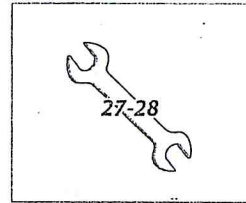

Art. 0481

- ∅ 10
- ∅ 12
- ∅ 14
- ∅ 15
- ∅ 16
- ∅ 18

RAKE - COPPER - CUIVRE -

Art. 0483

- ∅ 7.5/8-12
- ∅ 9.5/10-14
- ∅ 9.5/10-15
- ∅ 10.5/11-15
- ∅ 10.5/11-16
- ∅ 11.5/12-16
- ∅ 12.5/13-17
- ∅ 12.5/13-18
- ∅ 13.5/14-18
- ∅ 14.5/15-20
- ∅ 15/15.5-20
- ∅ 15.5/16-20